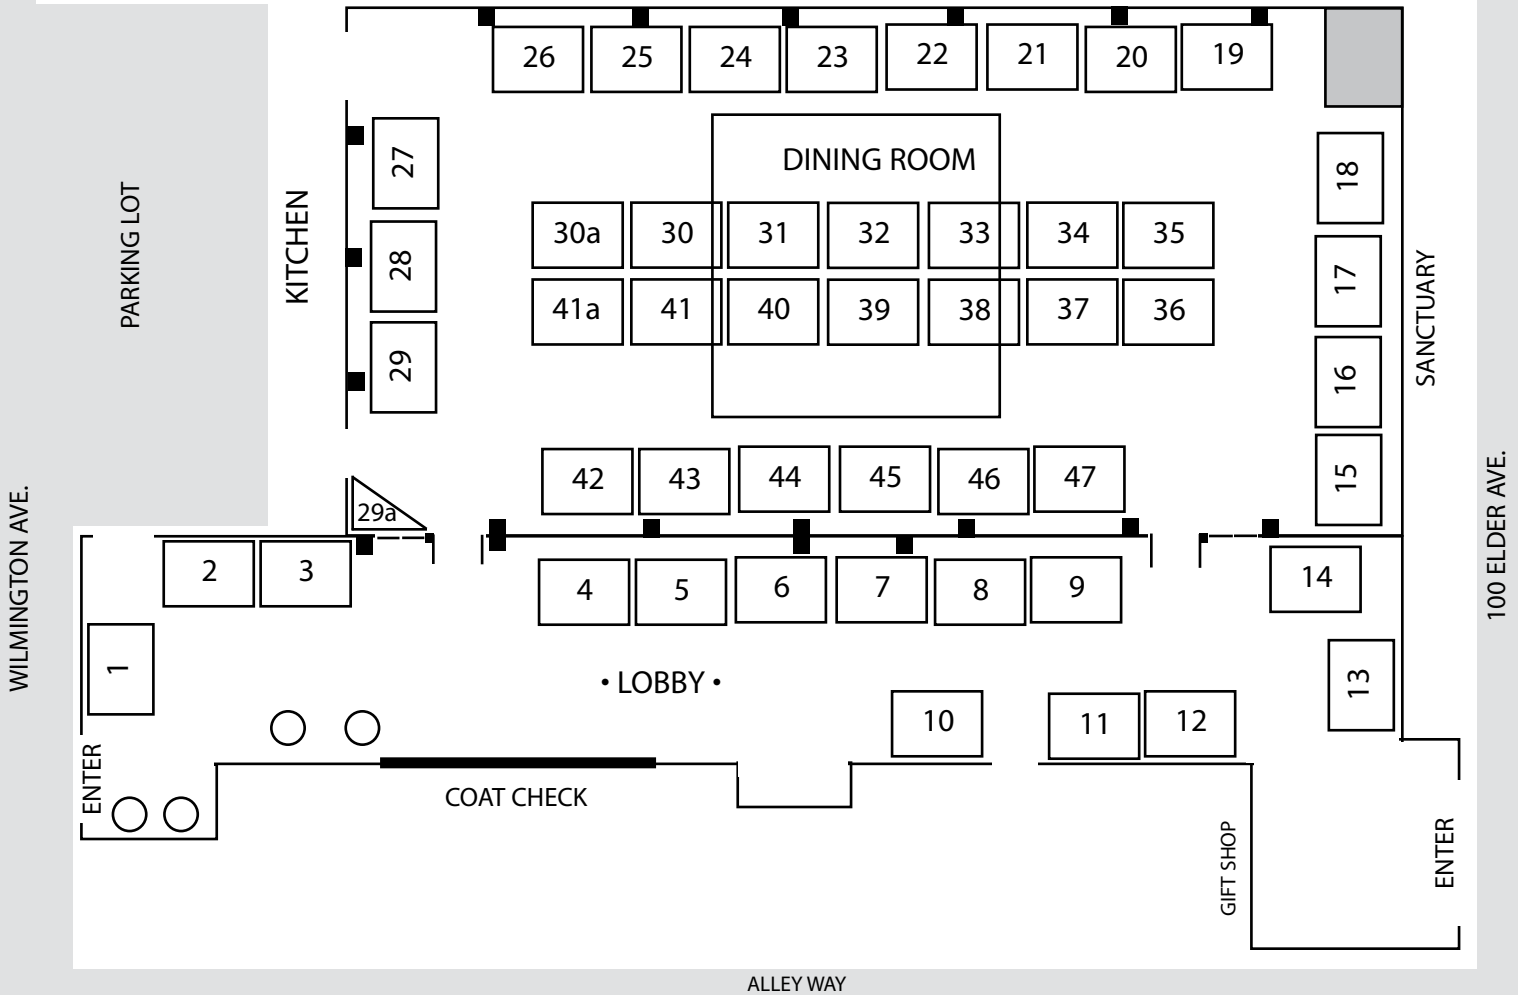

BETH EMETH SYNAGOGUE • 100 ELDER ST.

WILMINGTON PARK

NORTH WINDOWS

eMail: info@TorontoPartyGuide.com

RICK LEVINE 905-881-6400 • LYNN COHEN 905-889-1007